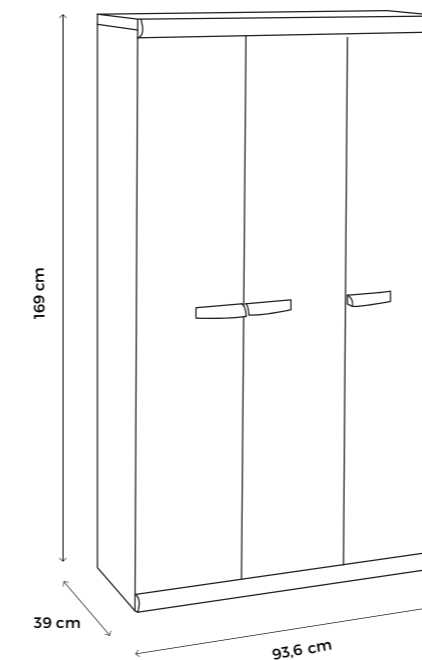

The convenience and the amplitude of the 3 doors cabinet for all spaces dedicated to order, cleaning or work. Two color solutions and many sizes to choose from. Elegance and neutral tones, attention to detail without forgetting strength.

170/3/TPS - SCIK Tuttopiani 3 ante Cabinet with 3 doors

EAN cod. beige: **8032605812452**
EAN cod. grey: **8032605805607**
Dim. max.: **93,6x169x39 cm**
Imballo/pack: **18 pz. per pallet**
Peso/weight: **Kg 19**
Dim. scatola/box: **166x21,5x40 cm**
Dim. pallet: **80x167x230 h cm**

90/3/TP - SCIK Tuttopiani 3 ante o raccolta differenziata Cabinet with 3 doors and recycling

EAN cod. TP beige: **8032605812445**
EAN cod. RD beige: **8032605812476**
EAN cod. TP grey: **8032605804273**
Dim. max.: **93,6x86x39 cm**
Imballo/pack: **30 pz. per pallet**
Peso/weight: **Kg 12,5**
Dim. scatola/box: **96x21,5x40 cm**
Dim. pallet: **80x96x230 h cm**